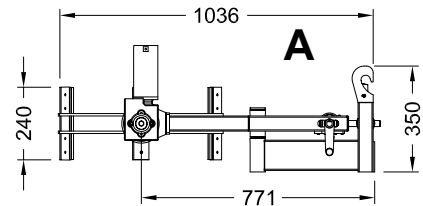

B: Drum turner for standard plastic drums (DS/EN 12707).