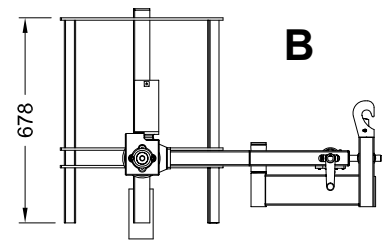

B: Drum turner for standard plastic drums (DS/EN 12707).