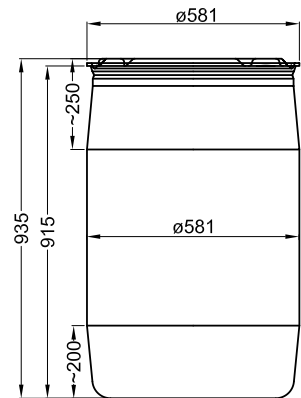

Standard plastic drum (DS/EN 12707).

We also offer tailor-made solutions.

Please ask for further information or visit our website www.logitrans.com