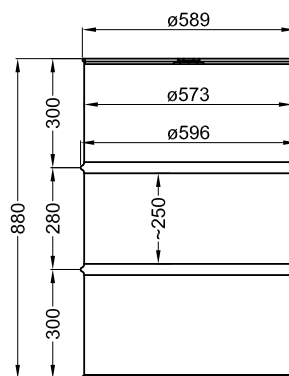

Standard steel drum (DS/EN 210).