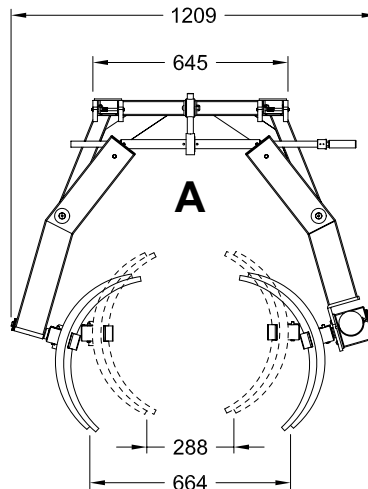

A: Drum turner for standard steel drums (DS/EN 210).